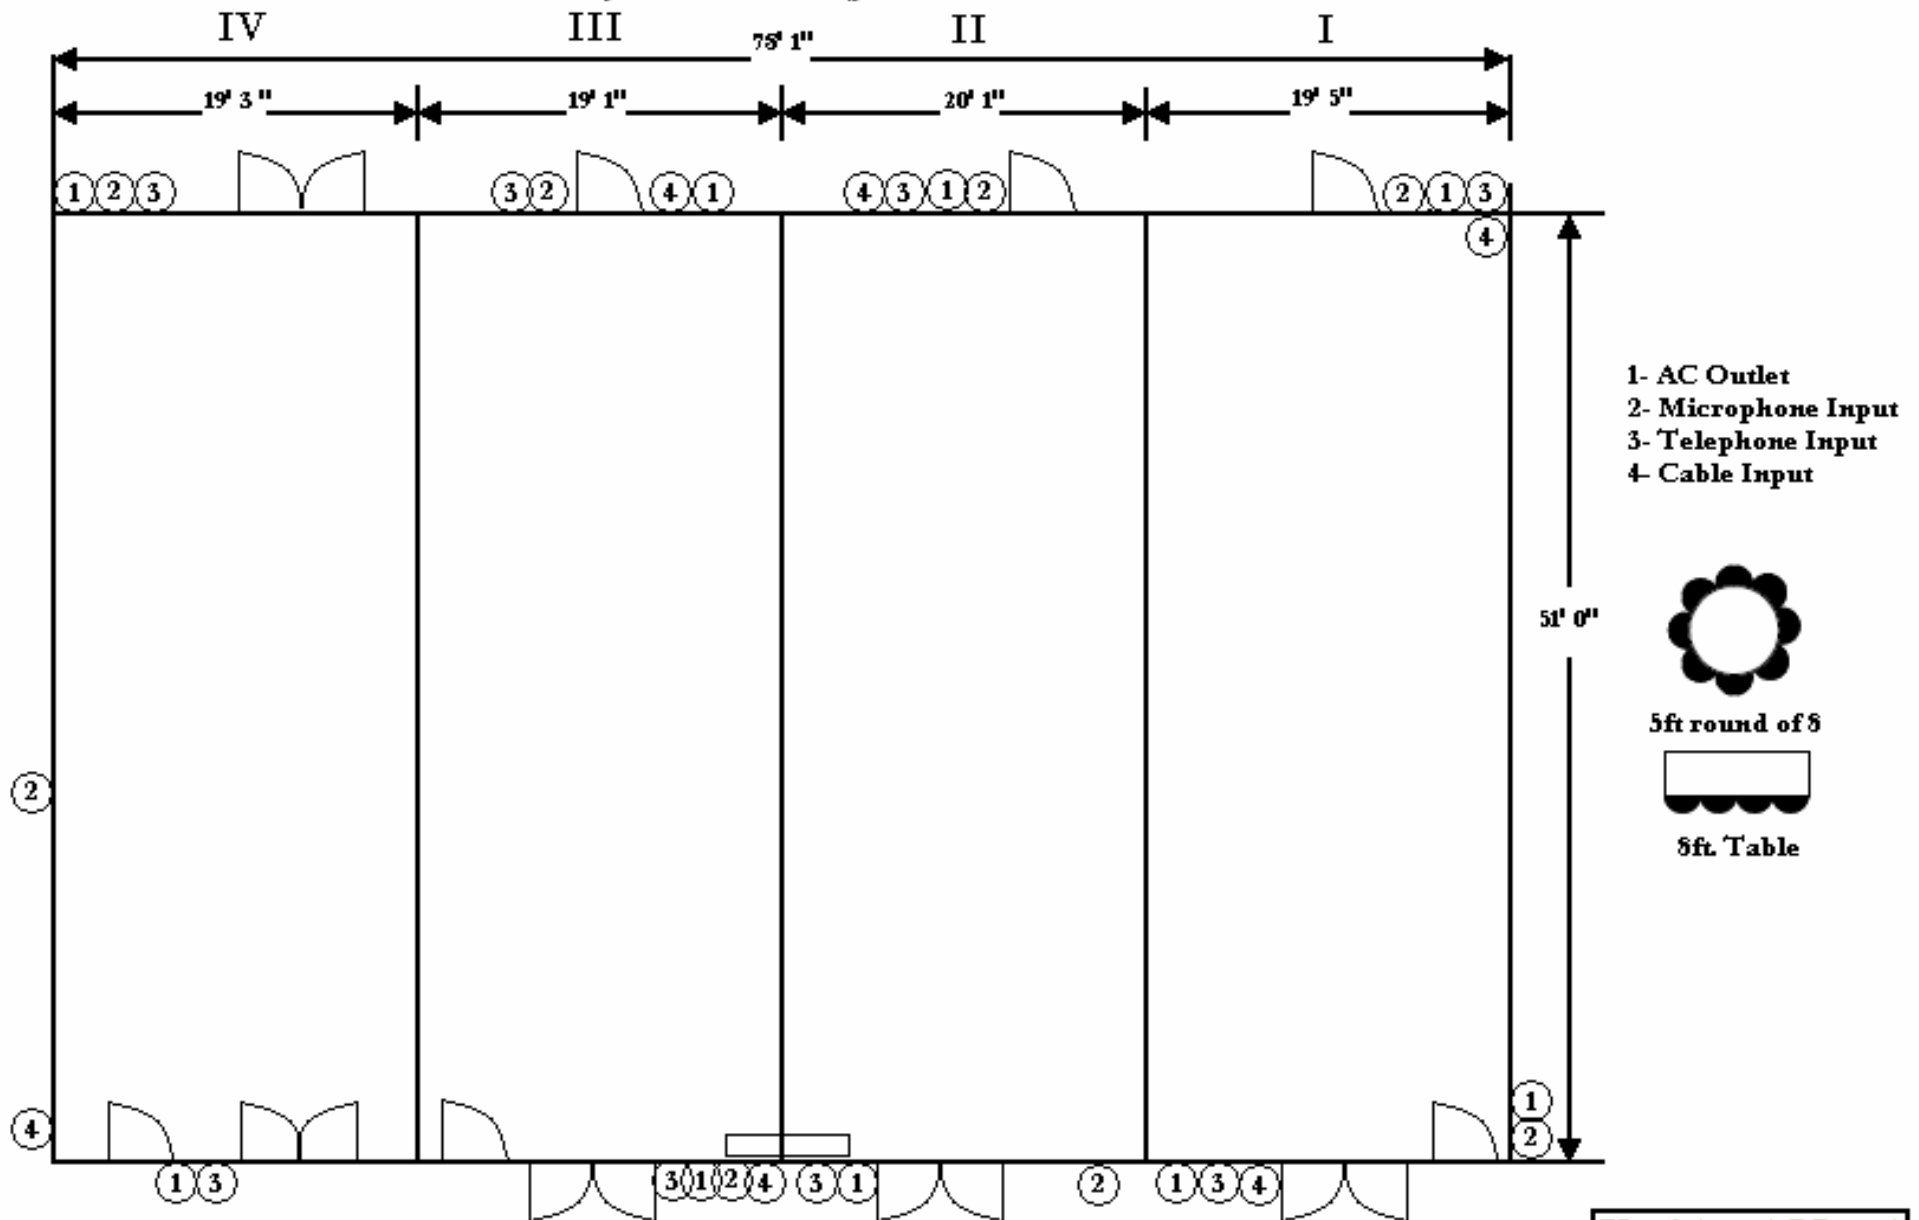

Don Valley Parkway Ballroom

Ceiling 10 Ft.

Yorkland Hotel
Toronto